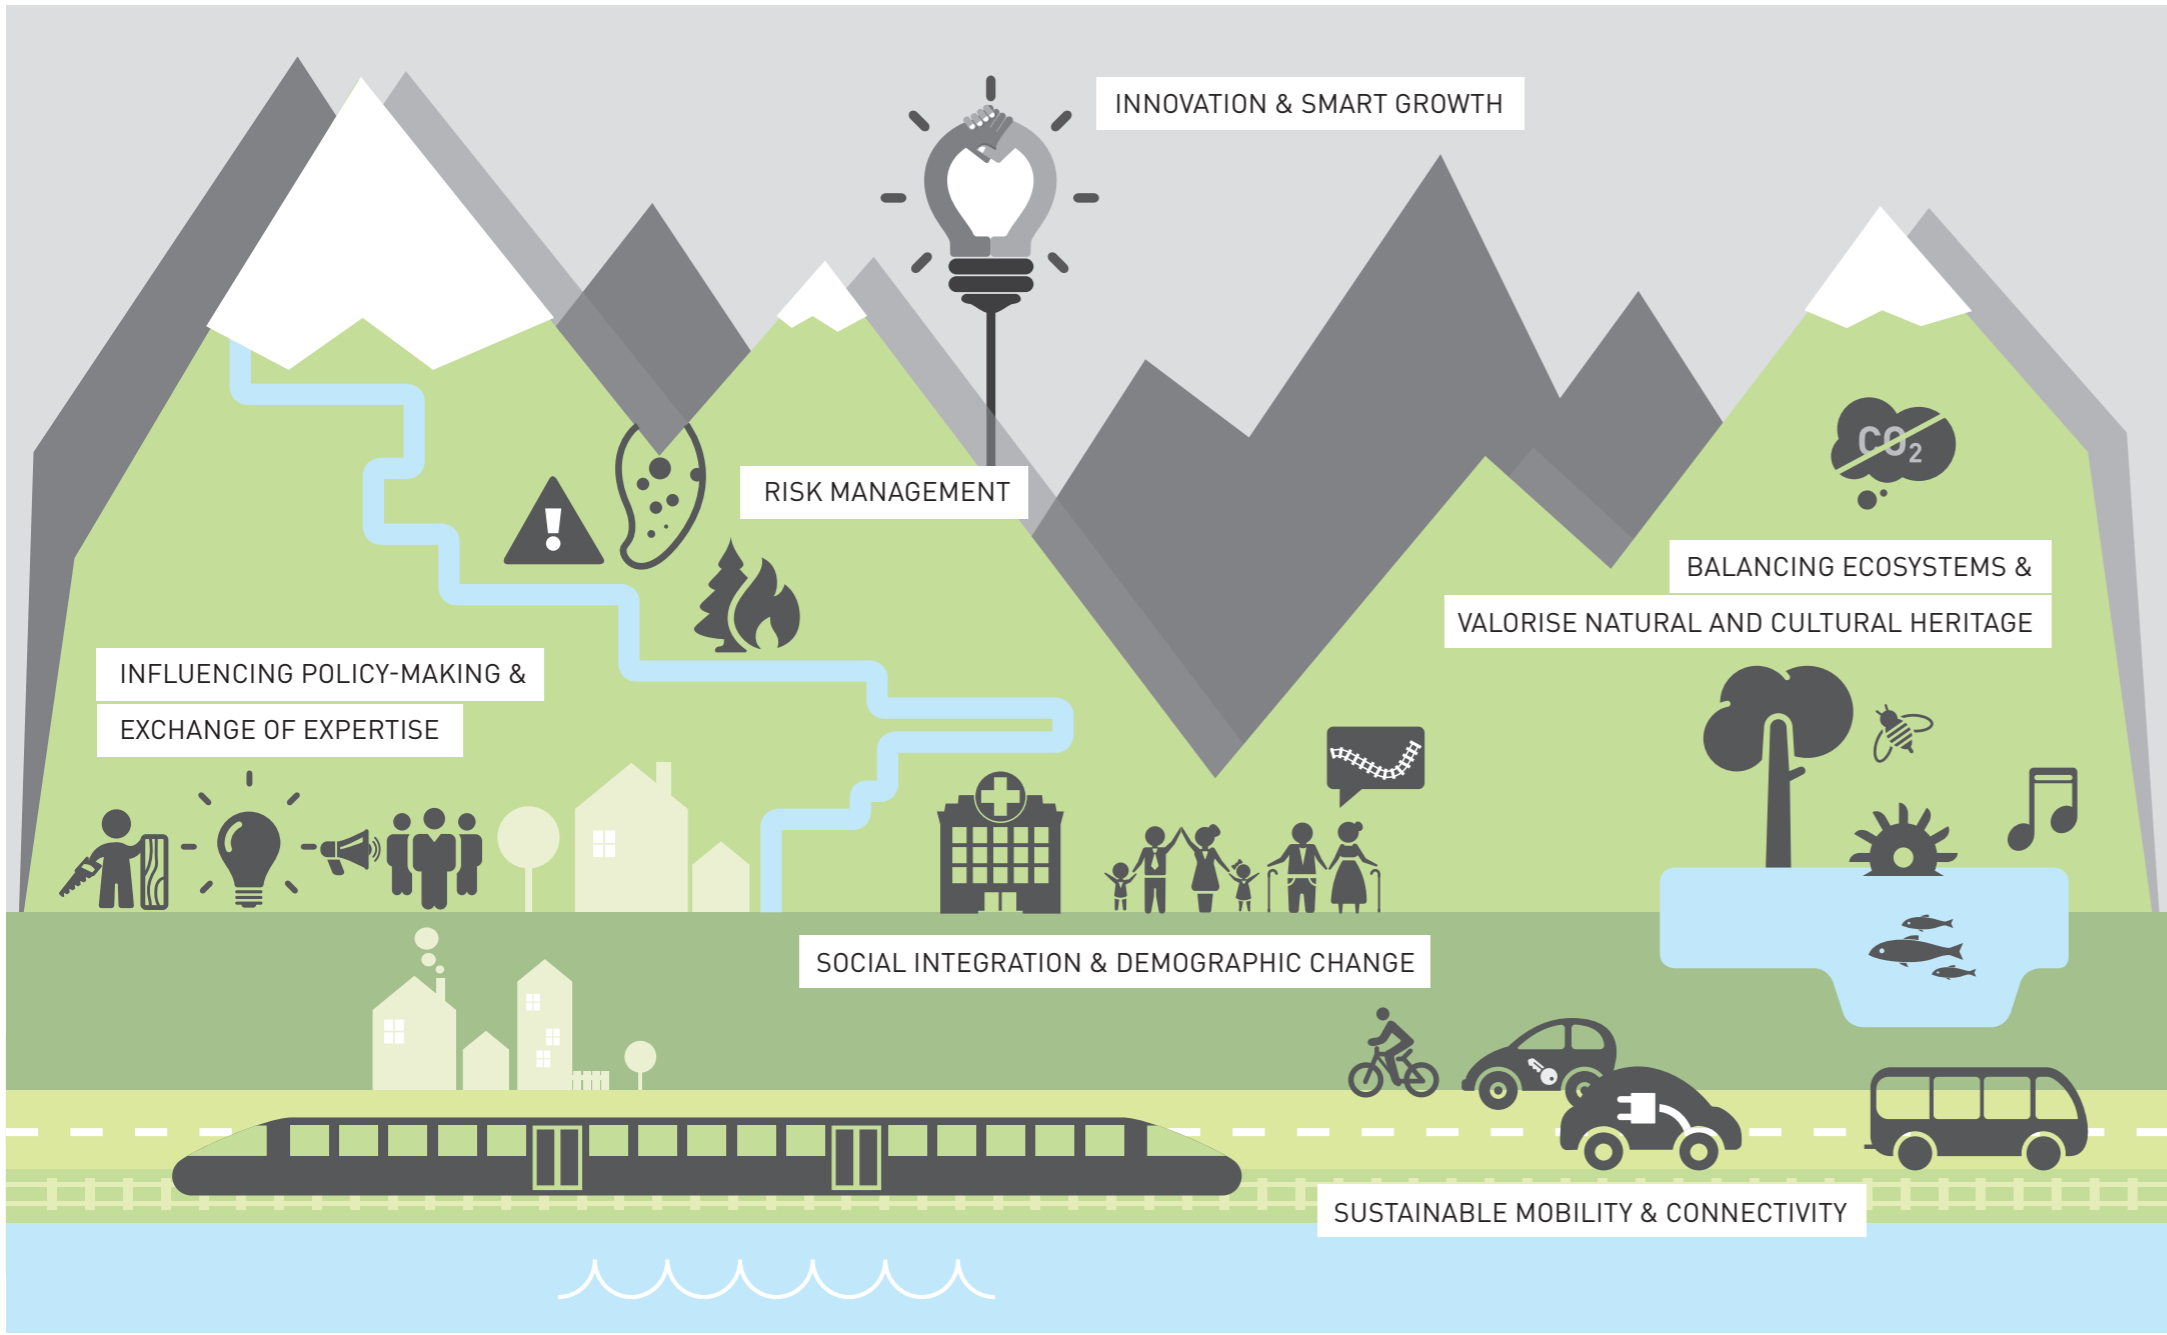

THE ALPINE SPACE PROGRAMME AT A GLANCE

Alpine Space programme

ABOUT

The Alpine Space programme connects actors from various sectors and different policy levels from the programme's 7 countries. They cooperate to tackle common challenges, exchange ideas and develop new working methods, with the aim of influencing policy-making. Sharing their experiences and expertise, they work towards improving the quality of life for 66 million people in one of the most unique areas of Europe. Actions supported by the programme help to make the Alpine Space more innovative, CO₂-friendly, better connected and they contribute to an improved governance.

Budget
The programme is financed through the European Regional Development Fund (ERDF) as well as through national public and private contributions of the partner states. Projects can be co-financed through ERDF at a rate of up to 85%. For the 2014–2020 period, the total budget is €139 million.

LOW CARBON
Mobility
Transport
Energy-efficiency
Modal shift

LIVEABLE
Biodiversity
Ecosystem services
Cultural & natural heritage
Natural risk management

WELL-GOVERNED
Participation
Governance
Voices
Multilevel
Policy instruments